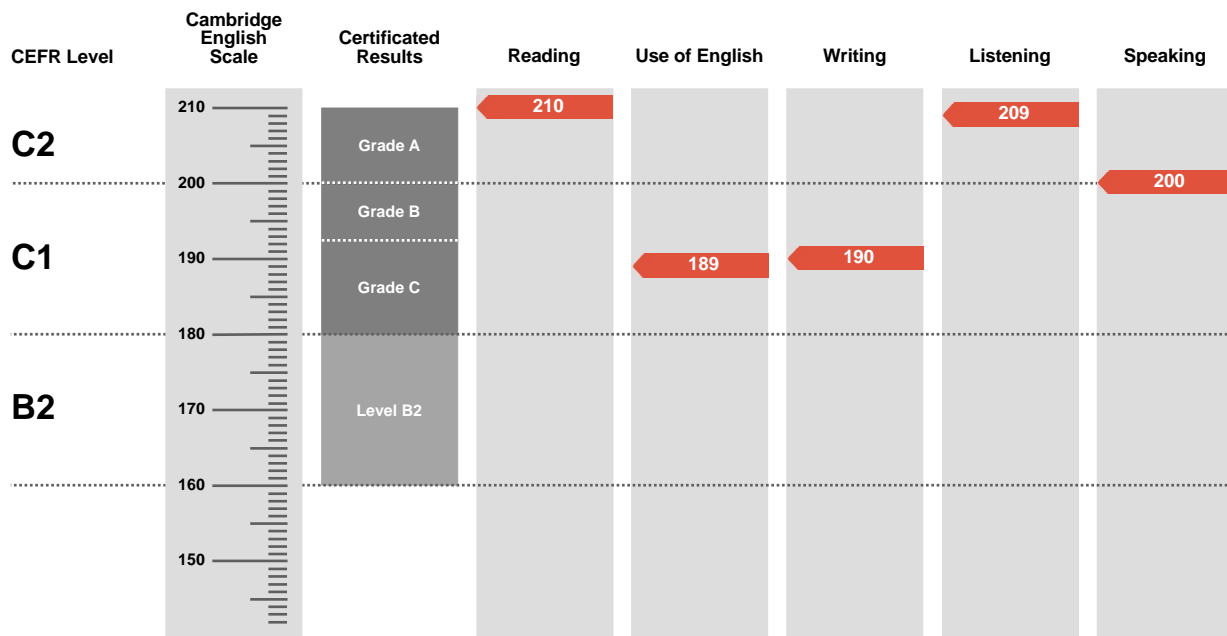

Result

Pass at Grade A

Overall Score

200

CEFR Level

C2

Advanced is an examination targeted at Level C1 in the Council of Europe's Common European Framework of Reference.

Candidates achieving Grade A (between 200 and 210 on the Cambridge English Scale) receive a certificate stating that they have demonstrated ability at Level C2. Candidates achieving Grade B or Grade C (between 180 and 199 on the Cambridge English Scale) receive a certificate at Level C1.

Candidates whose performance is below Level C1, but falls within Level B2 (between 160 and 179 on the Cambridge English Scale), receive a certificate stating that they have demonstrated ability at Level B2.